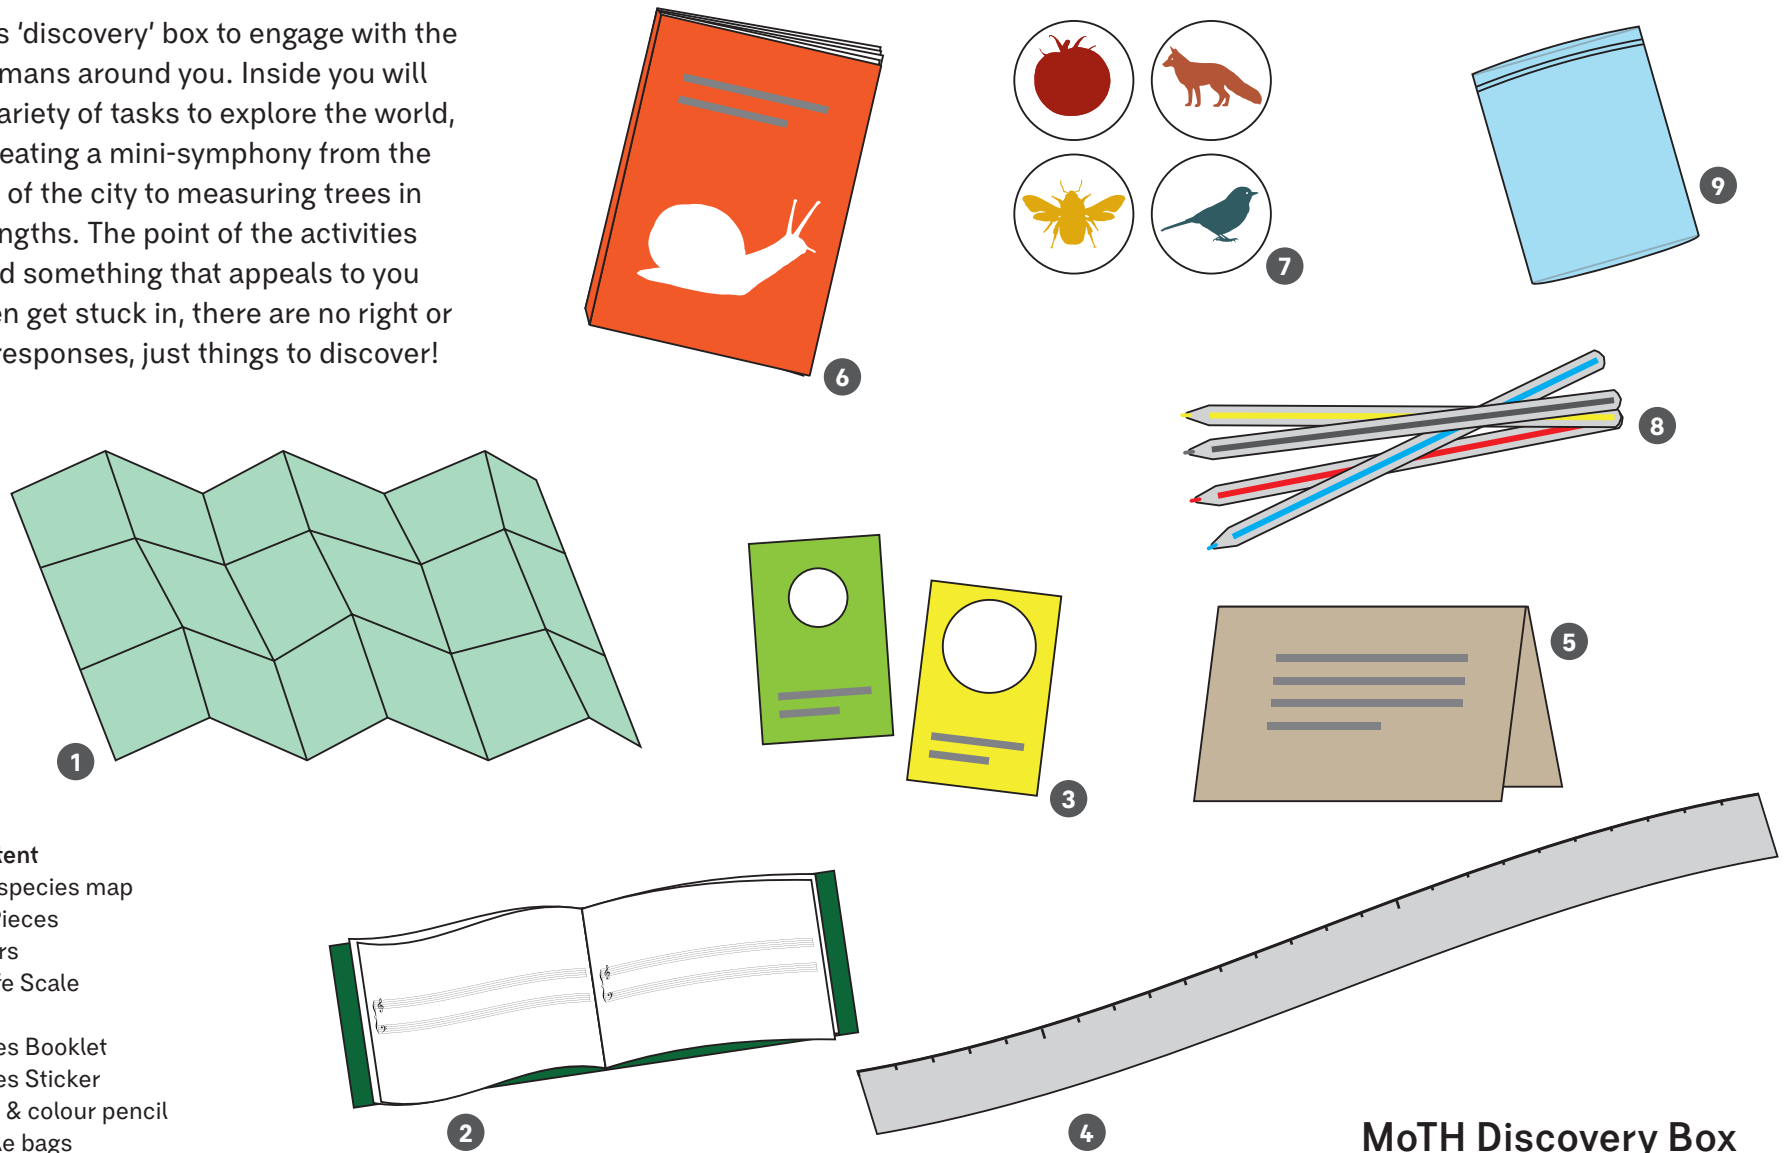

Use this 'discovery' box to engage with the non-humans around you. Inside you will find a variety of tasks to explore the world, from creating a mini-symphony from the sounds of the city to measuring trees in snail lengths. The point of the activities is to find something that appeals to you and then get stuck in, there are no right or wrong responses, just things to discover!

Box Content

1. Local species map
2. Wild Pieces
3. Viewers
4. Wildlife Scale
5. Cards
6. Species Booklet
7. Species Sticker
8. Pencil & colour pencil
9. Sample bags

MoTH Discovery Box